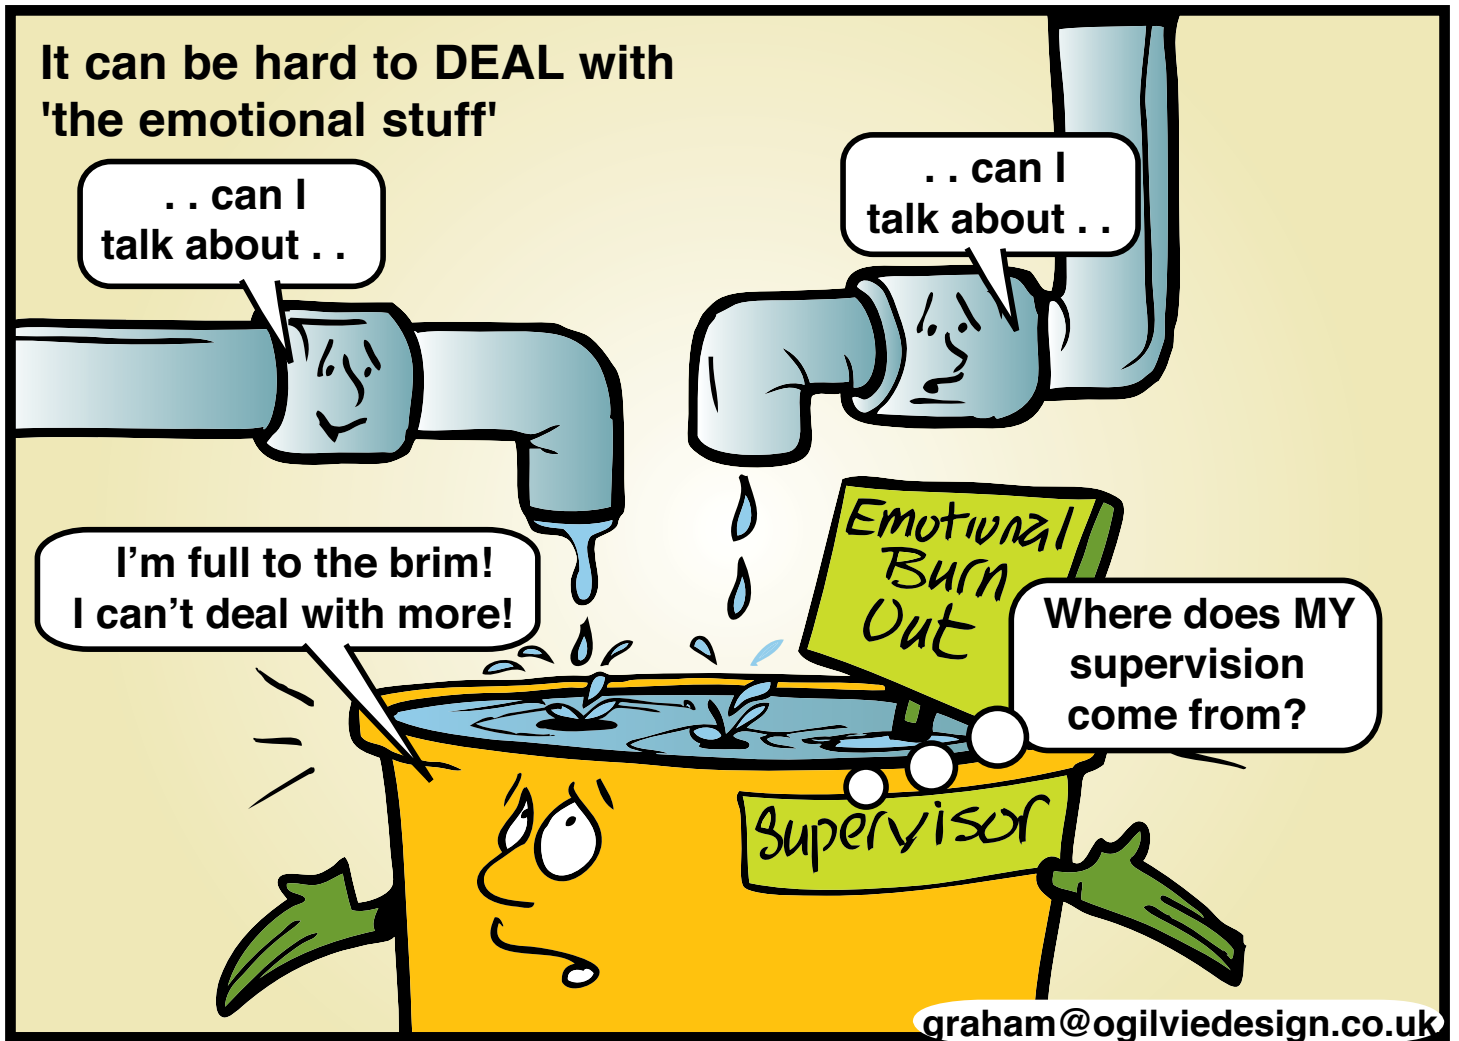

March 2011

Tuesday	1	Thursday	17
Wednesday	2	Friday	18
Thursday	3	Saturday	19
Friday	4	Sunday	20
Saturday	5	Monday	21
Sunday	6	Tuesday	22
Monday	7	Wednesday	23
Tuesday	8	Thursday	24
Wednesday	9	Friday	25
Thursday	10	Saturday	26
Friday	11	Sunday	27
Saturday	12	Monday	28
Sunday	13	Tuesday	29
Monday	14	Wednesday	30
Tuesday	15	Thursday	31
Wednesday	16